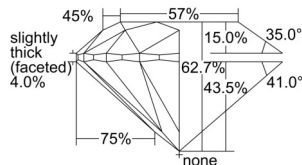

GIA®

FACSIMILE

GIA REPORT 7501656344

Verify this report at GIA.edu

GIA NATURAL DIAMOND DOSSIER®

October 15, 2024
GIA Report Number 7501656344
Shape and Cutting Style ..... Round Brilliant
Measurements ..... 4.69 - 4.72 x 2.95 mm

GRADING RESULTS

Carat Weight ..... 0.40 carat
Color Grade ..... H
Clarity Grade VS2
Cut Grade ..... Excellent

ADDITIONAL GRADING INFORMATION

Polish ..... Excellent
Symmetry ..... Excellent
Fluorescence ..... Faint
Clarity Characteristics ..... Crystal, Cloud
Inscription(s): GIA 7501656344

PROPORTIONS

Profile to actual proportions

GRADING SCALES

GIA COLOR SCALE	GIA CLARITY SCALE	GIA CUT SCALE	
D	FLAWLESS	EXCELLENT	
E	INTERNALLY FLAWLESS		
F		VVS₁	VERY GOOD
G	VVS₂		
H	VS₁	GOOD	
I	VS₂		
J	SI₁	FAIR	
K	SI₂		
L	I₁	POOR	
M			
N			
O	I₂		
P			
Q			
R	I₃		
S			
T			
U			
V			
W			
X			
Y			
Z