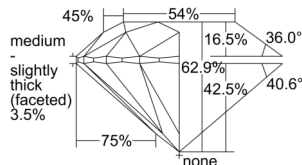

GIA®

FACSIMILE

GIA REPORT 7501657151

Verify this report at GIA.edu

GIA NATURAL DIAMOND DOSSIER®

October 16, 2024
GIA Report Number 7501657151
Shape and Cutting Style ..... Round Brilliant
Measurements ..... 4.24 - 4.27 x 2.68 mm

GRADING RESULTS

Carat Weight ..... 0.30 carat
Color Grade ..... K
Clarity Grade VS1
Cut Grade ..... Excellent

ADDITIONAL GRADING INFORMATION

Polish ..... Excellent
Symmetry ..... Excellent
Fluorescence ..... None
Clarity Characteristics..... Crystal, Needle
Inscription(s): GIA 7501657151

PROPORTIONS

Profile to actual proportions

GRADING SCALES

GIA COLOR SCALE

COLOURESS	D
	E
	F
	G
	H
	I
	J
NEAR COLOURESS	K
	L
FAIN	M
	N
	O
	P
	Q
	R
	S
	T
	U
	V
	W
	X
	Y
LIGHT	Z

GIA CLARITY SCALE

FLAWLESS	VERY VERY SLIGHTLY INCLUDED	VS₁	VS₂	VS₁	VS₂	SI₁	SI₂	I₁	I₂	I₃			
											VERY SLIGHTLY INCLUDED	SLIGHTLY INCLUDED	INCLUDED

GIA CUT SCALE

EXCELLENT
VERY GOOD
GOOD
FAIR
POOR