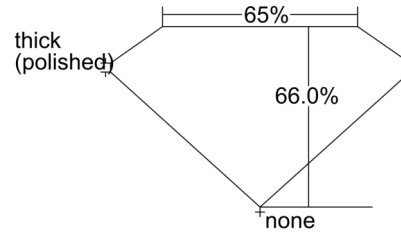

PROPORTIONS

Profile not to actual proportions