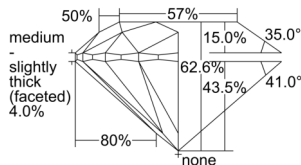

GIA®

FACSIMILE

GIA REPORT 7501674023

Verify this report at GIA.edu

GIA NATURAL DIAMOND DOSSIER®

October 17, 2024
GIA Report Number 7501674023
Shape and Cutting Style ..... Round Brilliant
Measurements ..... 4.70 - 4.74 x 2.96 mm

GRADING RESULTS

Carat Weight ..... 0.41 carat
Color Grade ..... F
Clarity Grade VS2
Cut Grade ..... Excellent

ADDITIONAL GRADING INFORMATION

Polish ..... Excellent
Symmetry ..... Excellent
Fluorescence ..... None
Clarity Characteristics..... Crystal, Cloud, Feather
Inscription(s): GIA 7501674023

PROPORTIONS

Profile to actual proportions

GRADING SCALES

GIA COLOR SCALE	GIA CLARITY SCALE	GIA CUT SCALE	
D	FLAWLESS	EXCELLENT	
E	INTERNALLY FLAWLESS		
F		VVS₁	VERY GOOD
G	VVS₂		
H	VS₁	GOOD	
I	VS₂		
J	SI₁	FAIR	
K	SI₂		
L	I₁	POOR	
M	I₂		
N	I₃		
O			
P			
Q			
R			
S			
T			
U			
V			
W			
X			
Y			
Z