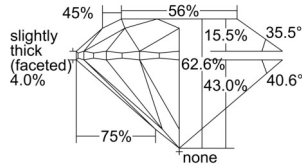

GIA®

FACSIMILE

GIA REPORT

7501680342

Verify this report at GIA.edu

GIA NATURAL DIAMOND DOSSIER®

October 17, 2024
GIA Report Number 7501680342
Shape and Cutting Style ..... Round Brilliant
Measurements ..... 6.00 - 6.02 x 3.76 mm

GRADING RESULTS

Carat Weight ..... 0.85 carat
Color Grade ..... F
Clarity Grade VS2
Cut Grade ..... Excellent

ADDITIONAL GRADING INFORMATION

Polish ..... Excellent
Symmetry ..... Excellent
Fluorescence ..... None
Clarity Characteristics ..... Feather, Cloud, Crystal
Inscription(s): GIA 7501680342

PROPORTIONS

Profile to actual proportions