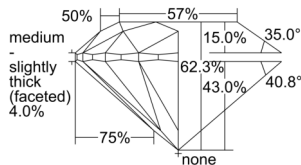

GIA®

FACSIMILE

GIA NATURAL DIAMOND DOSSIER®

October 18, 2024
GIA Report Number 7501687670
Shape and Cutting Style ..... Round Brilliant
Measurements ..... 5.53 - 5.56 x 3.45 mm

GRADING RESULTS

Carat Weight ..... 0.66 carat
Color Grade ..... K
Clarity Grade VS2
Cut Grade ..... Excellent

ADDITIONAL GRADING INFORMATION

Polish ..... Excellent
Symmetry ..... Excellent
Fluorescence ..... None
Clarity Characteristics ..... Crystal, Cloud
Inscription(s): GIA 7501687670

GIA REPORT 7501687670

Verify this report at GIA.edu

PROPORTIONS

Profile to actual proportions

GRADING SCALES

GIA COLOR SCALE	GIA CLARITY SCALE	GIA CUT SCALE	
D	FLAWLESS	EXCELLENT	
E	INTERNALLY FLAWLESS		
F		VVS₁	VERY GOOD
G	VVS₂		
H	VS₁	GOOD	
I	VS₂		
J	SI₁	FAIR	
K	SI₂		
L	I₁	POOR	
M	I₂		
N	I₃		
O			
P			
Q			
R			
S			
T			
U			
V			
W			
X			
Y			
Z