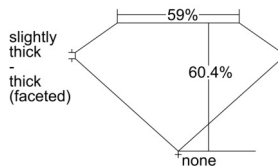

GIA®

FACSIMILE

GIA REPORT 7501687824

Verify this report at GIA.edu

GIA NATURAL DIAMOND DOSSIER®

October 18, 2024
GIA Report Number 7501687824
Shape and Cutting Style ..... Oval Brilliant
Measurements ..... 7.74 x 5.50 x 3.33 mm

GRADING RESULTS

Carat Weight ..... 0.90 carat
Color Grade ..... E
Clarity Grade VS1

ADDITIONAL GRADING INFORMATION

Polish ..... Excellent
Symmetry ..... Very Good
Fluorescence ..... None
Clarity Characteristics..... Crystal, Cloud, Needle, Pinpoint
Inscription(s): GIA 7501687824

PROPORTIONS

Profile not to actual proportions

GRADING SCALES

GIA COLOR SCALE		GIA CLARITY SCALE			
COLORLESS	D	VERY VERY SLIGHTLY INCLUDED	FLAWLESS		
	E		INTERNALLY FLAWLESS		
	F	VERY SLIGHTLY INCLUDED	VS₁		
	G		VS₂		
	H		VS₁		
	NEAR COLORLESS	I	SLIGHTLY INCLUDED	VS₂	
		J		SI₁	
		FAINT	K	INCLUDED	SI₂
			L		I₁
			M		I₂
VERT LIGHT	N	LIGHT	I₃		
	O				
	P				
	Q				
	R