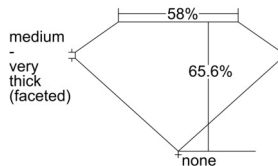

GIA®

FACSIMILE

GIA REPORT 7501695344

Verify this report at GIA.edu

GIA NATURAL DIAMOND DOSSIER®

October 18, 2024
GIA Report Number 7501695344
Shape and Cutting Style ..... Oval Brilliant
Measurements ..... 6.22 x 4.71 x 3.09 mm

GRADING RESULTS

Carat Weight ..... 0.60 carat
Color Grade ..... D
Clarity Grade VS1

ADDITIONAL GRADING INFORMATION

Polish ..... Excellent
Symmetry ..... Excellent
Fluorescence ..... Medium Blue
Clarity Characteristics..... Crystal, Indented Natural, Needle
Inscription(s): GIA 7501695344

PROPORTIONS

Profile not to actual proportions

GRADING SCALES

GIA COLOR SCALE		GIA CLARITY SCALE	
COLORLESS	D	VERY VERY SLIGHTLY INCLUDED	FLAWLESS
	E		INTERNALLY FLAWLESS
	F		VVS₁
	G		VVS₂
	H		VS₁
	I		VS₂
	J		SI₁
	K		SI₂
	L		I₁
	M		I₂
NEAR COLORLESS	N	SLIGHTLY INCLUDED	I₃
	O		
	P		
	Q		
FAINT	R		
	S		
	T		
	U		
VERY LIGHT	V		
	W		
	X		
	Y		
LIGHT	Z