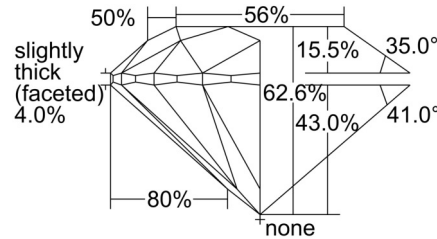

#### GIA NATURAL DIAMOND GRADING REPORT

October 23, 2024  
 GIA Report Number ..... 7501707701  
 Shape and Cutting Style ..... Round Brilliant  
 Measurements ..... 8.06 - 8.11 x 5.07 mm

#### GRADING RESULTS

Carat Weight ..... 2.06 carat  
 Color Grade ..... H  
 Clarity Grade ..... VS1  
 Cut Grade ..... Excellent

#### PROPORTIONS

Profile to actual proportions