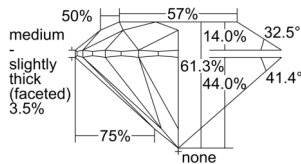

GIA®

FACSIMILE

GIA REPORT 7501709757

Verify this report at GIA.edu

GIA NATURAL DIAMOND DOSSIER®

October 21, 2024
GIA Report Number 7501709757
Shape and Cutting Style ..... Round Brilliant
Measurements ..... 5.13 - 5.16 x 3.16 mm

GRADING RESULTS

Carat Weight ..... 0.50 carat
Color Grade ..... G
Clarity Grade S11
Cut Grade ..... Excellent

ADDITIONAL GRADING INFORMATION

Polish ..... Excellent
Symmetry ..... Excellent
Fluorescence ..... None
Clarity Characteristics ..... Cloud, Feather
Inscription(s): GIA 7501709757

PROPORTIONS

Profile to actual proportions

GRADING SCALES

GIA COLOR SCALE	GIA CLARITY SCALE	GIA CUT SCALE	
D	FLAWLESS	EXCELLENT	
E	INTERNALLY FLAWLESS		
F		VVS₁	VERY GOOD
G	VVS₂		
H	VS₁	GOOD	
I	VS₂		
J	S1₁	FAIR	
K	S1₂		
L	I₁	POOR	
M	I₂		
N	I₃		
O			
P			
Q			
R			
S			
T			
U			
V			
W			
X			
Y			
Z