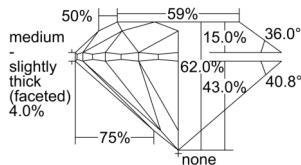

GIA®

FACSIMILE

GIA REPORT 7501723980

Verify this report at GIA.edu

GIA NATURAL DIAMOND DOSSIER®

October 23, 2024
GIA Report Number 7501723980
Shape and Cutting Style ..... Round Brilliant
Measurements ..... 5.05 - 5.08 x 3.14 mm

GRADING RESULTS

Carat Weight ..... 0.50 carat
Color Grade ..... J
Clarity Grade S11
Cut Grade ..... Excellent

ADDITIONAL GRADING INFORMATION

Polish ..... Excellent
Symmetry ..... Excellent
Fluorescence ..... None
Clarity Characteristics ..... Crystal, Cloud
Inscription(s): GIA 7501723980

PROPORTIONS

Profile to actual proportions

GRADING SCALES

GIA COLOR SCALE	GIA CLARITY SCALE	GIA CUT SCALE
COLOURLESS	FLAWLESS	EXCELLENT
D	INTERNALLY FLAWLESS	
E	VVS₁	VERY GOOD
F		
G	VS₁	GOOD
H		
I	SI₁	FAIR
J		
K	I₁	POOR
L		
M	I₂	
N		
O	I₃	
P		
Q		
R		
S		
T		
U		
V		
W		
X		
Y		
Z