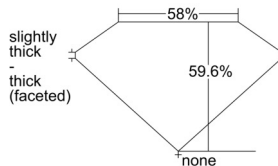

GIA®

FACSIMILE

GIA REPORT 7501725399

Verify this report at GIA.edu

GIA NATURAL DIAMOND DOSSIER®

October 23, 2024
GIA Report Number 7501725399
Shape and Cutting Style ..... Heart Brilliant
Measurements ..... 5.30 x 6.27 x 3.73 mm

GRADING RESULTS

Carat Weight ..... 0.71 carat
Color Grade ..... E
Clarity Grade VS1

ADDITIONAL GRADING INFORMATION

Polish ..... Excellent
Symmetry ..... Excellent
Fluorescence ..... None
Clarity Characteristics..... Crystal, Cloud, Needle, Pinpoint
Inscription(s): GIA 7501725399

PROPORTIONS

Profile not to actual proportions

GRADING SCALES

GIA COLOR SCALE		GIA CLARITY SCALE			
COLORLESS	D	VERY VERY SLIGHTLY INCLUDED	FLAWLESS		
	E		INTERNALLY FLAWLESS		
	F	VERY SLIGHTLY INCLUDED	VS₁		
	G		VS₂		
	H		VS₁		
	NEAR COLORLESS	I	SLIGHTLY INCLUDED	VS₂	
		J		SI₁	
		FAINT	K	INCLUDED	SI₂
			L		I₁
			M		I₂
VERT LIGHT	N	LIGHT	I₃		
	O				
	P				
	Q				
	R