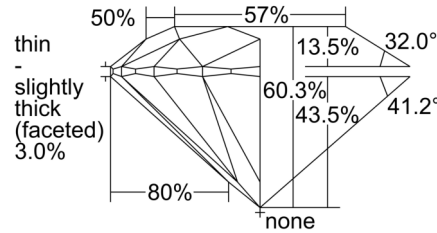

GIA NATURAL DIAMOND GRADING REPORT

October 24, 2024
GIA Report Number 7501727092
Shape and Cutting Style ..... Round Brilliant
Measurements ..... 6.49 - 6.51 x 3.92 mm

GRADING RESULTS

Carat Weight ..... 1.00 carat
Color Grade ..... K
Clarity Grade SI1
Cut Grade ..... Excellent

ADDITIONAL GRADING INFORMATION

Polish ..... Excellent
Symmetry ..... Excellent
Fluorescence ..... None
Inscription(s): GIA 7501727092

Comments: Additional pinpoints are not shown. Clouds are not shown.

PROPORTIONS

Profile to actual proportions