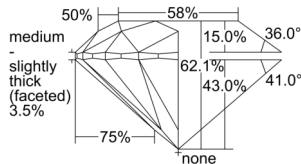

GIA®

FACSIMILE

GIA REPORT 7501753479

Verify this report at GIA.edu

GIA NATURAL DIAMOND DOSSIER®

October 25, 2024
GIA Report Number 7501753479
Shape and Cutting Style ..... Round Brilliant
Measurements ..... 5.15 - 5.18 x 3.21 mm

GRADING RESULTS

Carat Weight ..... 0.52 carat
Color Grade ..... D
Clarity Grade S11
Cut Grade ..... Excellent

ADDITIONAL GRADING INFORMATION

Polish ..... Excellent
Symmetry ..... Excellent
Fluorescence ..... None
Clarity Characteristics ..... Crystal, Feather
Inscription(s): GIA 7501753479

PROPORTIONS

Profile to actual proportions

GRADING SCALES

GIA COLOR SCALE	GIA CLARITY SCALE	GIA CUT SCALE	
D	FLAWLESS	EXCELLENT	
E	INTERNALLY FLAWLESS		
F		VVS₁	VERY GOOD
G	VVS₂		
H	VS₁	GOOD	
I	VS₂		
J	S1₁	FAIR	
K	S1₂		
L	I₁	POOR	
M	I₂		
N	I₃		
O			
P			
Q			
R			
S			
T			
U			
V			
W			
X			
Y			
Z