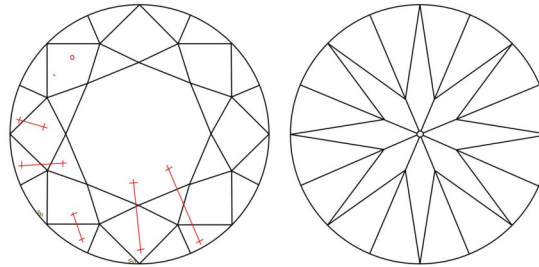

GIA NATURAL DIAMOND GRADING REPORT

October 28, 2024
 GIA Report Number 7501766825
 Shape and Cutting Style Round Brilliant
 Measurements 6.48 - 6.53 x 4.02 mm

GRADING RESULTS

Carat Weight 1.04 carat
 Color Grade E
 Clarity Grade SI2
 Cut Grade Excellent

Profile to actual proportions

CLARITY CHARACTERISTICS

KEY TO SYMBOLS*

-  Twinning Wisp
-  Crystal
-  Needle
-  Indented Natural

* Red symbols denote internal characteristics (inclusions). Green or black symbols denote external characteristics (blemishes). Diagram is an approximate representation of the diamond, and symbols shown indicate type, position, and approximate size of clarity characteristics. All clarity characteristics may not be shown. Details of finish are not shown.