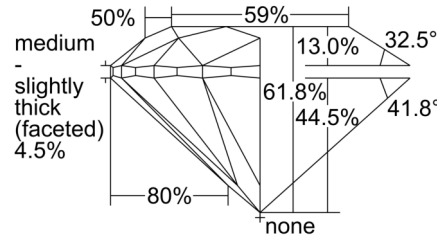

GIA NATURAL DIAMOND GRADING REPORT

October 28, 2024
 GIA Report Number 7501766825
 Shape and Cutting Style Round Brilliant
 Measurements 6.48 - 6.53 x 4.02 mm

GRADING RESULTS

Carat Weight 1.04 carat
 Color Grade E
 Clarity Grade SI2
 Cut Grade Excellent

Profile to actual proportions

CLARITY CHARACTERISTICS

KEY TO SYMBOLS*

-  Twinning Wisp
-  Crystal
-  Needle
-  Indented Natural

* Red symbols denote internal characteristics (inclusions). Green or black symbols denote external characteristics (blemishes). Diagram is an approximate representation of the diamond, and symbols shown indicate type, position, and approximate size of clarity characteristics. All clarity characteristics may not be shown. Details of finish are not shown.