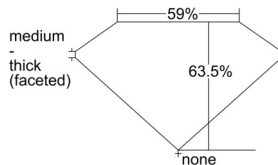

GIA®

FACSIMILE

GIA REPORT 7501779548

Verify this report at GIA.edu

GIA NATURAL DIAMOND DOSSIER®

October 29, 2024
GIA Report Number 7501779548
Shape and Cutting Style ..... Pear Brilliant
Measurements ..... 6.03 x 3.85 x 2.45 mm

GRADING RESULTS

Carat Weight ..... 0.33 carat
Color Grade I
Clarity Grade VVS2

ADDITIONAL GRADING INFORMATION

Polish ..... Excellent
Symmetry ..... Very Good
Fluorescence ..... None
Clarity Characteristics ..... Cavity
Inscription(s): GIA 7501779548

PROPORTIONS

Profile not to actual proportions

GRADING SCALES

GIA COLOR SCALE		GIA CLARITY SCALE			
COLORLESS	D	VERY VERY SLIGHTLY INCLUDED	FLAWLESS		
	E		INTERNALLY FLAWLESS		
	F	VERY SLIGHTLY INCLUDED	VVS₁		
	G		VVS₂		
	H		VS₁		
	NEAR COLORLESS	I	SLIGHTLY INCLUDED	VS₂	
		J		SI₁	
		FAINT	K	INCLUDED	SI₂
			L		I₁
			M		I₂
VERT LIGHT	N	LIGHT	I₃		
	O				
	P				
	Q				
	R