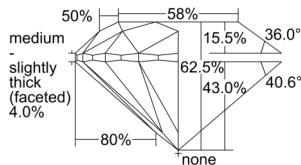

GIA®

FACSIMILE

GIA REPORT 7501793453

Verify this report at GIA.edu

GIA NATURAL DIAMOND DOSSIER®

November 07, 2024
GIA Report Number 7501793453
Shape and Cutting Style ..... Round Brilliant
Measurements ..... 5.33 - 5.37 x 3.35 mm

GRADING RESULTS

Carat Weight ..... 0.60 carat
Color Grade ..... K
Clarity Grade VS2
Cut Grade ..... Excellent

ADDITIONAL GRADING INFORMATION

Polish ..... Excellent
Symmetry ..... Excellent
Fluorescence ..... Faint
Clarity Characteristics..... Cloud, Crystal, Feather
Inscription(s): GIA 7501793453

PROPORTIONS

Profile to actual proportions

GRADING SCALES

GIA COLOR SCALE	GIA CLARITY SCALE	GIA CUT SCALE	
D	FLAWLESS	EXCELLENT	
E	INTERNALLY FLAWLESS		
F		VVS₁	VERY GOOD
G	VVS₂		
H	VS₁	GOOD	
I	VS₂		
J	SI₁	FAIR	
K	SI₂		
L	I₁	POOR	
M	I₂		
N	I₃		
O			
P			
Q			
R			
S			
T			
U			
V			
W			
X			
Y			
Z