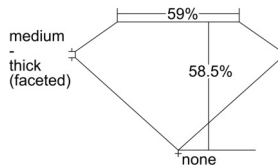

GIA®

FACSIMILE

GIA REPORT 7501800824

Verify this report at GIA.edu

GIA NATURAL DIAMOND DOSSIER®

November 05, 2024
GIA Report Number 7501800824
Shape and Cutting Style ..... Heart Brilliant
Measurements ..... 5.43 x 6.18 x 3.62 mm

GRADING RESULTS

Carat Weight ..... 0.71 carat
Color Grade ..... J
Clarity Grade VS2

ADDITIONAL GRADING INFORMATION

Polish ..... Excellent
Symmetry ..... Excellent
Fluorescence ..... None
Clarity Characteristics..... Crystal, Feather
Inscription(s): GIA 7501800824

PROPORTIONS

Profile not to actual proportions

GRADING SCALES

GIA COLOR SCALE		GIA CLARITY SCALE			
COLORLESS	D	VERY VERY SLIGHTLY INCLUDED	FLAWLESS		
	E		INTERNALLY FLAWLESS		
	F	VERY SLIGHTLY INCLUDED	VVS₁		
	G		VVS₂		
	H		VS₁		
	NEAR COLORLESS	I	SLIGHTLY INCLUDED	VS₂	
		J		SI₁	
		FAINT	K	INCLUDED	SI₂
			L		I₁
			M		I₂
VERT LIGHT	N		INCLUDED	I₃	
	O				
	P				
	Q				
	LIGHT	R			
		S			
T					
U					
	V				
	W				
	X				
	Y				
	Z