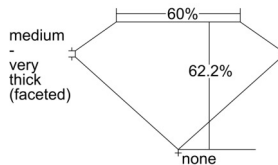

GIA®

FACSIMILE

GIA REPORT 7501805812

Verify this report at GIA.edu

GIA NATURAL DIAMOND DOSSIER®

November 11, 2024
GIA Report Number 7501805812
Shape and Cutting Style ..... Pear Brilliant
Measurements ..... 7.09 x 4.44 x 2.76 mm

GRADING RESULTS

Carat Weight ..... 0.52 carat
Color Grade ..... D
Clarity Grade VVS1

ADDITIONAL GRADING INFORMATION

Polish ..... Excellent
Symmetry ..... Very Good
Fluorescence ..... Medium Blue
Clarity Characteristics ..... Pinpoint
Inscription(s): GIA 7501805812

PROPORTIONS

Profile not to actual proportions

GRADING SCALES

GIA COLOR SCALE		GIA CLARITY SCALE			
COLORLESS	D	VERY VERY SLIGHTLY INCLUDED	FLAWLESS		
	E		INTERNALLY FLAWLESS		
	F	VERY SLIGHTLY INCLUDED	VVS₁		
	G		VVS₂		
	H		VS₁		
	NEAR COLORLESS	I	SLIGHTLY INCLUDED	VS₂	
		J		SI₁	
		FAINT	K	INCLUDED	SI₂
			L		I₁
			M		I₂
VERT LIGHT	N	LIGHT	I₃		
	O				
	P				
	Q				
	R