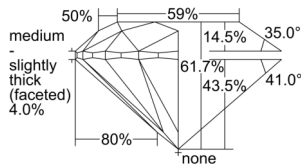

GIA®

FACSIMILE

GIA REPORT 7501815047

Verify this report at GIA.edu

GIA NATURAL DIAMOND DOSSIER®

November 08, 2024
GIA Report Number 7501815047
Shape and Cutting Style ..... Round Brilliant
Measurements ..... 5.35 - 5.37 x 3.31 mm

GRADING RESULTS

Carat Weight ..... 0.59 carat
Color Grade ..... K
Clarity Grade S11
Cut Grade ..... Excellent

ADDITIONAL GRADING INFORMATION

Polish ..... Excellent
Symmetry ..... Excellent
Fluorescence ..... Faint
Clarity Characteristics ..... Feather, Cloud
Inscription(s): GIA 7501815047

PROPORTIONS

Profile to actual proportions

GRADING SCALES

GIA COLOR SCALE	GIA CLARITY SCALE	GIA CUT SCALE	
D	FLAWLESS	EXCELLENT	
E	INTERNALLY FLAWLESS		
F		VVS₁	VERY GOOD
G	VVS₂		
H	VS₁	GOOD	
I	VS₂		
J	S1₁	FAIR	
K	S1₂		
L	I₁	POOR	
M	I₂		
N	I₃		
O			
P			
Q			
R			
S			
T			
U			
V			
W			
X			
Y			
Z