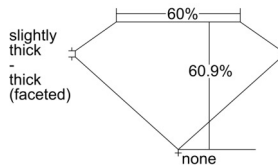

GIA®

FACSIMILE

GIA REPORT 7501815501

Verify this report at GIA.edu

GIA NATURAL DIAMOND DOSSIER®

November 07, 2024
GIA Report Number 7501815501
Shape and Cutting Style ..... Oval Brilliant
Measurements ..... 6.95 x 4.33 x 2.64 mm

GRADING RESULTS

Carat Weight ..... 0.50 carat
Color Grade ..... E
Clarity Grade VS1

ADDITIONAL GRADING INFORMATION

Polish ..... Excellent
Symmetry ..... Very Good
Fluorescence ..... Faint
Clarity Characteristics..... Crystal, Feather, Cloud, Needle
Inscription(s): GIA 7501815501

PROPORTIONS

Profile not to actual proportions

GRADING SCALES

GIA COLOR SCALE		GIA CLARITY SCALE			
COLORLESS	D	VERY VERY SLIGHTLY INCLUDED	FLAWLESS		
	E		INTERNALLY FLAWLESS		
	F	VERY SLIGHTLY INCLUDED	VS₁		
	G		VS₂		
	H		VS₁		
	NEAR COLORLESS	I	SLIGHTLY INCLUDED	SI₁	
		J		SI₂	
		FAINT	K	INCLUDED	I₁
			L		I₂
			M		I₃
N					
VERT LIGHT	O				
	P				
	Q				
	R				
	LIGHT	S			
		T			
U					
V					
W					
X					
Y					
Z