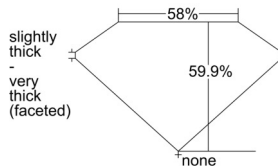

GIA®

FACSIMILE

GIA REPORT 7501830576

Verify this report at GIA.edu

GIA NATURAL DIAMOND DOSSIER®

November 08, 2024
GIA Report Number 7501830576
Shape and Cutting Style ..... Heart Brilliant
Measurements ..... 5.41 x 6.36 x 3.81 mm

GRADING RESULTS

Carat Weight ..... 0.80 carat
Color Grade I
Clarity Grade SI1

ADDITIONAL GRADING INFORMATION

Polish ..... Excellent
Symmetry ..... Very Good
Fluorescence ..... None
Clarity Characteristics ..... Feather
Inscription(s): GIA 7501830576

PROPORTIONS

Profile not to actual proportions

GRADING SCALES

GIA COLOR SCALE		GIA CLARITY SCALE	
COLORLESS	D	VERY VERY SLIGHTLY INCLUDED	FLAWLESS
	E		INTERNALLY FLAWLESS
	F		VVS₁
	G		VVS₂
	H		VS₁
	I		VS₂
	J		SI₁
	K		SI₂
	L		I₁
	M		I₂
NEAR COLORLESS	N	SLIGHTLY INCLUDED	I₃
	O		
	P		
	Q		
FAINT	R		
	S		
	T		
	U		
VERY LIGHT	V		
	W		
	X		
	Y		
LIGHT	Z