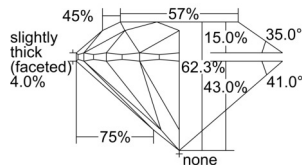

GIA®

FACSIMILE

GIA REPORT 7501840690

Verify this report at GIA.edu

GIA NATURAL DIAMOND DOSSIER®

November 11, 2024
GIA Report Number 7501840690
Shape and Cutting Style ..... Round Brilliant
Measurements ..... 6.17 - 6.19 x 3.85 mm

GRADING RESULTS

Carat Weight ..... 0.91 carat
Color Grade ..... E
Clarity Grade S11
Cut Grade ..... Excellent

ADDITIONAL GRADING INFORMATION

Polish ..... Excellent
Symmetry ..... Excellent
Fluorescence ..... Faint
Clarity Characteristics ..... Crystal, Cloud, Feather
Inscription(s): GIA 7501840690

PROPORTIONS

Profile to actual proportions