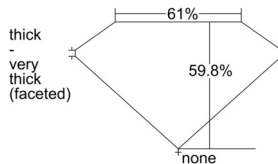

GIA®

FACSIMILE

GIA REPORT 7501842234

Verify this report at GIA.edu

GIA NATURAL DIAMOND DOSSIER®

November 11, 2024
GIA Report Number **7501842234**
Shape and Cutting Style ..... **Oval Brilliant**
Measurements ..... **7.26 x 5.23 x 3.13 mm**

GRADING RESULTS

Carat Weight ..... **0.80 carat**
Color Grade ..... **E**
Clarity Grade ..... **Internally Flawless**

ADDITIONAL GRADING INFORMATION

Polish ..... **Excellent**
Symmetry ..... **Excellent**
Fluorescence ..... **Faint**
Clarity Characteristics... **Surface Graining, Minor Details of Polish**
Inscription(s): **GIA 7501842234**

PROPORTIONS

Profile not to actual proportions

GRADING SCALES

GIA COLOR SCALE		GIA CLARITY SCALE			
COLORLESS	D	VERY VERY SLIGHTLY INCLUDED	FLAWLESS		
	E		INTERNALLY FLAWLESS		
	F	VERY SLIGHTLY INCLUDED	VVS₁		
	G		VVS₂		
	H		VS₁		
	NEAR COLORLESS	I	SLIGHTLY INCLUDED	VS₂	
		J		SI₁	
		FAINT	K	INCLUDED	SI₂
			L		I₁
			M		I₂
VERT LIGHT	N	LIGHT	I₃		
	O				
	P				
	Q				
	R