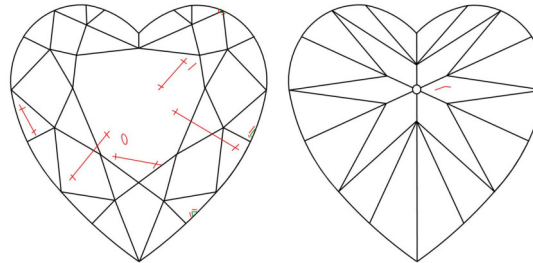

GIA NATURAL DIAMOND GRADING REPORT

November 15, 2024  
 GIA Report Number ..... 7501846067  
 Shape and Cutting Style ..... Heart Brilliant  
 Measurements ..... 5.99 x 6.94 x 3.99 mm

GRADING RESULTS

Carat Weight ..... 1.00 carat  
 Color Grade ..... D  
 Clarity Grade ..... SI2

ADDITIONAL GRADING INFORMATION

Polish ..... Very Good  
 Symmetry ..... Very Good  
 Fluorescence ..... Medium Blue

Inscription(s): GIA 7501846067

**Comments:** Additional twinning wisps, pinpoints and surface graining are not shown.

PROPORTIONS

Profile not to actual proportions

CLARITY CHARACTERISTICS

KEY TO SYMBOLS\*

-  Twinning Wisp
-  Crystal
-  Feather
-  Indented Natural

\* Red symbols denote internal characteristics (inclusions). Green or black symbols denote external characteristics (blemishes). Diagram is an approximate representation of the diamond, and symbols shown indicate type, position, and approximate size of clarity characteristics. All clarity characteristics may not be shown. Details of finish are not shown.