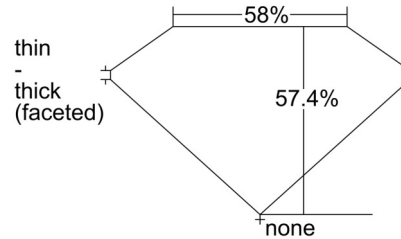

GIA NATURAL DIAMOND GRADING REPORT

November 15, 2024  
 GIA Report Number ..... 7501846067  
 Shape and Cutting Style ..... Heart Brilliant  
 Measurements ..... 5.99 x 6.94 x 3.99 mm

GRADING RESULTS

Carat Weight ..... 1.00 carat  
 Color Grade ..... D  
 Clarity Grade ..... SI2

PROPORTIONS

Profile not to actual proportions

CLARITY CHARACTERISTICS

KEY TO SYMBOLS\*

-  Twinning Wisp
-  Crystal
-  Feather
-  Indented Natural

\* Red symbols denote internal characteristics (inclusions). Green or black symbols denote external characteristics (blemishes). Diagram is an approximate representation of the diamond, and symbols shown indicate type, position, and approximate size of clarity characteristics. All clarity characteristics may not be shown. Details of finish are not shown.