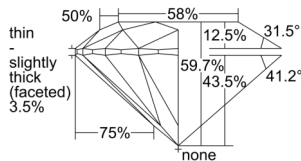

GIA®

FACSIMILE

GIA REPORT 7501865045

Verify this report at GIA.edu

GIA NATURAL DIAMOND DOSSIER®

November 13, 2024
GIA Report Number 7501865045
Shape and Cutting Style ..... Round Brilliant
Measurements ..... 3.99 - 4.02 x 2.39 mm

GRADING RESULTS

Carat Weight ..... 0.23 carat
Color Grade ..... F
Clarity Grade VS1
Cut Grade ..... Excellent

ADDITIONAL GRADING INFORMATION

Polish ..... Excellent
Symmetry ..... Excellent
Fluorescence ..... None
Clarity Characteristics ..... Feather, Pinpoint
Inscription(s): GIA 7501865045

PROPORTIONS

Profile to actual proportions

GRADING SCALES

GIA COLOR SCALE	GIA CLARITY SCALE	GIA CUT SCALE	
D	FLAWLESS	EXCELLENT	
E	INTERNALLY FLAWLESS		
F		VVS₁	VERY GOOD
G	VVS₂		
H	VS₁	GOOD	
I	VS₂		
J	SI₁	FAIR	
K	SI₂		
L	I₁	POOR	
M	I₂		
N	I₃		
O			
P			
Q			
R			
S			
T			
U			
V			
W			
X			
Y			
Z