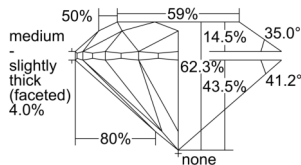

GIA®

FACSIMILE

GIA REPORT 7501866859

Verify this report at GIA.edu

GIA NATURAL DIAMOND DOSSIER®

November 18, 2024
GIA Report Number 7501866859
Shape and Cutting Style ..... Round Brilliant
Measurements ..... 5.06 - 5.08 x 3.16 mm

GRADING RESULTS

Carat Weight ..... 0.50 carat
Color Grade ..... F
Clarity Grade S11
Cut Grade ..... Excellent

ADDITIONAL GRADING INFORMATION

Polish ..... Excellent
Symmetry ..... Excellent
Fluorescence ..... None
Clarity Characteristics ..... Feather, Needle, Crystal
Inscription(s): GIA 7501866859

PROPORTIONS

Profile to actual proportions

GRADING SCALES

GIA COLOR SCALE	GIA CLARITY SCALE	GIA CUT SCALE	
D	FLAWLESS	EXCELLENT	
E	INTERNALLY FLAWLESS		
F		VVS₁	VERY GOOD
G	VVS₂		
H	VS₁	GOOD	
I	VS₂		
J	S1₁	FAIR	
K	S1₂		
L	I₁	POOR	
M	I₂		
N	I₃		
O			
P			
Q			
R			
S			
T			
U			
V			
W			
X			
Y			
Z