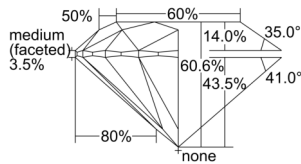

GIA®

FACSIMILE

GIA REPORT 7501874946

Verify this report at GIA.edu

GIA NATURAL DIAMOND DOSSIER®

November 15, 2024
GIA Report Number 7501874946
Shape and Cutting Style ..... Round Brilliant
Measurements ..... 5.13 - 5.14 x 3.11 mm

GRADING RESULTS

Carat Weight ..... 0.50 carat
Color Grade ..... G
Clarity Grade S11
Cut Grade ..... Excellent

ADDITIONAL GRADING INFORMATION

Polish ..... Excellent
Symmetry ..... Excellent
Fluorescence ..... None
Clarity Characteristics ..... Cloud, Crystal, Feather
Inscription(s): GIA 7501874946

PROPORTIONS

Profile to actual proportions

GRADING SCALES

GIA COLOR SCALE	GIA CLARITY SCALE	GIA CUT SCALE	
D	FLAWLESS	EXCELLENT	
E	INTERNALLY FLAWLESS		
F		VVS₁	VERY GOOD
G	VVS₂		
H	VS₁	GOOD	
I	VS₂		
J	S1₁	FAIR	
K	S1₂		
L	I₁	POOR	
M	I₂		
N	I₃		
O			
P			
Q			
R			
S			
T			
U			
V			
W			
X			
Y			
Z