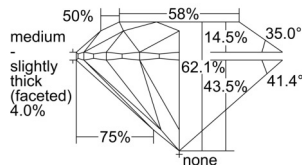

GIA®

FACSIMILE

GIA REPORT

7501883711

Verify this report at GIA.edu

GIA NATURAL DIAMOND DOSSIER®

November 19, 2024
GIA Report Number 7501883711
Shape and Cutting Style ..... Round Brilliant
Measurements ..... 4.07 - 4.08 x 2.53 mm

GRADING RESULTS

Carat Weight ..... 0.26 carat
Color Grade ..... G
Clarity Grade S11
Cut Grade ..... Excellent

ADDITIONAL GRADING INFORMATION

Polish ..... Excellent
Symmetry ..... Excellent
Fluorescence ..... None
Clarity Characteristics ..... Feather, Cloud, Crystal
Inscription(s): GIA 7501883711

PROPORTIONS

Profile to actual proportions

GRADING SCALES

GIA COLOR SCALE	GIA CLARITY SCALE	GIA CUT SCALE	
D	FLAWLESS	EXCELLENT	
E	INTERNALLY FLAWLESS		
F		VVS₁	VERY GOOD
G	VVS₂		
H	VS₁	GOOD	
I	VS₂		
J	S1₁	FAIR	
K	S1₂		
L	I₁	POOR	
M	I₂		
N	I₃		
O			
P			
Q			
R			
S			
T			
U			
V			
W			
X			
Y			
Z