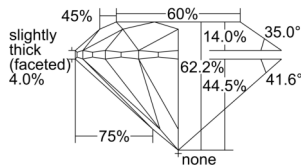

GIA®

FACSIMILE

GIA REPORT 7501904955

Verify this report at GIA.edu

GIA NATURAL DIAMOND DOSSIER®

November 26, 2024
GIA Report Number 7501904955
Shape and Cutting Style ..... Round Brilliant
Measurements ..... 5.91 - 5.95 x 3.69 mm

GRADING RESULTS

Carat Weight ..... 0.81 carat
Color Grade I
Clarity Grade VS1
Cut Grade ..... Excellent

ADDITIONAL GRADING INFORMATION

Polish ..... Excellent
Symmetry ..... Excellent
Fluorescence ..... None
Clarity Characteristics..... Crystal, Cloud, Needle, Pinpoint
Inspection(s): GIA 7501904955

PROPORTIONS

Profile to actual proportions