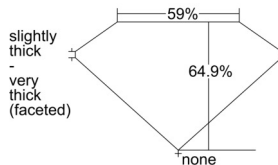

GIA®

FACSIMILE

GIA REPORT 7501929205

Verify this report at GIA.edu

GIA NATURAL DIAMOND DOSSIER®

December 03, 2024
GIA Report Number 7501929205
Shape and Cutting Style ..... Pear Brilliant
Measurements ..... 6.90 x 4.67 x 3.03 mm

GRADING RESULTS

Carat Weight ..... 0.60 carat
Color Grade ..... D
Clarity Grade SI1

ADDITIONAL GRADING INFORMATION

Polish ..... Excellent
Symmetry ..... Very Good
Fluorescence ..... None
Clarity Characteristics ..... Crystal, Cloud
Inscription(s): GIA 7501929205

PROPORTIONS

Profile not to actual proportions

GRADING SCALES

GIA COLOR SCALE		GIA CLARITY SCALE			
COLORLESS	D	VERY VERY SLIGHTLY INCLUDED	FLAWLESS		
	E		INTERNALLY FLAWLESS		
	F	VERY SLIGHTLY INCLUDED	VVS₁		
	G		VVS₂		
	H		VS₁		
	NEAR COLORLESS	I	SLIGHTLY INCLUDED	VS₂	
		J		SI₁	
		FAINT	K	INCLUDED	SI₂
			L		I₁
			M		I₂
VERT LIGHT	N	LIGHT	I₃		
	O				
	P				
	Q				
	R