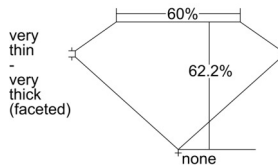

GIA®

FACSIMILE

GIA REPORT 7501935123

Verify this report at GIA.edu

GIA NATURAL DIAMOND DOSSIER®

December 04, 2024
GIA Report Number 7501935123
Shape and Cutting Style ..... Pear Brilliant
Measurements ..... 6.19 x 3.68 x 2.29 mm

GRADING RESULTS

Carat Weight ..... 0.31 carat
Color Grade ..... D
Clarity Grade S11

ADDITIONAL GRADING INFORMATION

Polish ..... Excellent
Symmetry ..... Very Good
Fluorescence ..... None
Clarity Characteristics ..... Feather
Inscription(s): GIA 7501935123

PROPORTIONS

Profile not to actual proportions

GRADING SCALES

GIA COLOR SCALE		GIA CLARITY SCALE	
COLORLESS	D	VERY VERY SLIGHTLY INCLUDED	FLAWLESS
	E		INTERNALLY FLAWLESS
	F		VVS₁
	G		VVS₂
	H		VS₁
	I		VS₂
	J		S1
	K		S2
	L		I₁
	M		I₂
NEAR COLORLESS	N	SLIGHTLY INCLUDED	I₃
	O		
	P		
	Q		
FAINT	R	INCLUDED	
	S		
	T		
	U		
VERT LIGHT	V		
	W		
	X		
	Y		
LIGHT	Z