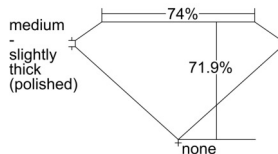

GIA®

FACSIMILE

GIA REPORT 7501935872

Verify this report at GIA.edu

GIA NATURAL DIAMOND DOSSIER®

December 04, 2024
GIA Report Number 7501935872
Shape and Cutting Style ..... **Square Modified Brilliant**
Measurements ..... 4.69 x 4.62 x 3.32 mm

GRADING RESULTS

Carat Weight ..... 0.61 carat
Color Grade I
Clarity Grade VS2

ADDITIONAL GRADING INFORMATION

Polish ..... Excellent
Symmetry ..... Very Good
Fluorescence ..... None
Clarity Characteristics..... **Crystal, Feather, Cloud, Cavity**
Inscription(s): GIA 7501935872

PROPORTIONS

Profile not to actual proportions

GRADING SCALES

GIA COLOR SCALE		GIA CLARITY SCALE			
COLORLESS	D	VERY VERY SLIGHTLY INCLUDED	FLAWLESS		
	E		INTERNALLY FLAWLESS		
	F	VERY SLIGHTLY INCLUDED	VVS₁		
	G		VVS₂		
	H		VS₁		
	NEAR COLORLESS	I	SLIGHTLY INCLUDED	VS₂	
		J		SI₁	
		FAINT	K	INCLUDED	SI₂
			L		I₁
			M		I₂
VERT LIGHT	N	NOT GRADED	I₃		
	O				
	P				
	Q				
	R				
LIGHT	S				
	T				
	U				
	V				
	W				
	X				
	Y				
	Z