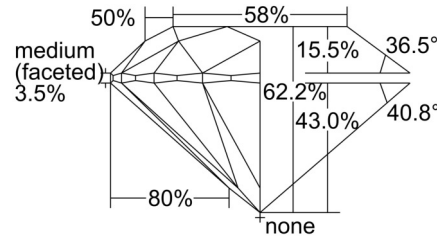

GIA NATURAL DIAMOND GRADING REPORT

December 06, 2024

GIA Report Number 7501950797

Shape and Cutting Style Round Brilliant

Measurements 6.99 - 7.05 x 4.36 mm

GRADING RESULTS

Carat Weight 1.33 carat

Color Grade K

Clarity Grade SI1

Cut Grade Excellent

ADDITIONAL GRADING INFORMATION

Polish Excellent

Symmetry Excellent

Fluorescence None

Inscription(s): GIA 7501950797

Comments: Clouds, additional pinpoints and surface graining are not shown.

PROPORTIONS

Profile to actual proportions

CLARITY CHARACTERISTICS

KEY TO SYMBOLS*

-  Knot
-  Pinpoint
-  Feather
-  Crystal
-  Needle

* Red symbols denote internal characteristics (inclusions). Green or black symbols denote external characteristics (blemishes). Diagram is an approximate representation of the diamond, and symbols shown indicate type, position, and approximate size of clarity characteristics. All clarity characteristics may not be shown. Details of finish are not shown.