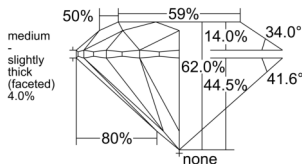

GIA®

FACSIMILE

GIA REPORT 7501961775

Verify this report at GIA.edu

GIA NATURAL DIAMOND DOSSIER®

December 10, 2024
GIA Report Number 7501961775
Shape and Cutting Style ..... Round Brilliant
Measurements ..... 5.07 - 5.10 x 3.15 mm

GRADING RESULTS

Carat Weight ..... 0.50 carat
Color Grade ..... G
Clarity Grade S11
Cut Grade ..... Excellent

ADDITIONAL GRADING INFORMATION

Polish ..... Excellent
Symmetry ..... Excellent
Fluorescence ..... None
Clarity Characteristics ..... Cloud
Inscription(s): GIA 7501961775

PROPORTIONS

Profile to actual proportions

GRADING SCALES

GIA COLOR SCALE

COLORESS	D
	E
	F
	G
	H
	I
	J
NEAR COLORESS	K
	L
FANIT	M
	N
	O
	P
VERY LIGHT	R
	S
	T
	U
	V
	W
	X
	Y
LIGHT	Z

GIA CLARITY SCALE

VERY VERY SLIGHTLY INCLUDED	FLAWLESS
	INTERNALLY FLAWLESS
VERY SLIGHTLY INCLUDED	VVS₁
	VVS₂
SLIGHTLY INCLUDED	VS₁
	VS₂
INCLUDED	SI₁
	SI₂
	I₁
	I₂
	I₃

GIA CUT SCALE

EXCELLENT
VERY GOOD
GOOD
FAIR
POOR