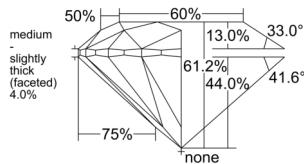

GIA®

FACSIMILE

GIA REPORT

7501968418

Verify this report at GIA.edu

GIA NATURAL DIAMOND DOSSIER®

December 11, 2024
GIA Report Number **7501968418**
Shape and Cutting Style ..... **Round Brilliant**
Measurements ..... **5.10 - 5.13 x 3.13 mm**

GRADING RESULTS

Carat Weight ..... **0.50 carat**
Color Grade ..... **I**
Clarity Grade **VVS1**
Cut Grade ..... **Excellent**

ADDITIONAL GRADING INFORMATION

Polish ..... **Excellent**
Symmetry ..... **Excellent**
Fluorescence ..... **None**
Clarity Characteristics ..... **Pinpoint**
Inscription(s): **GIA 7501968418**

PROPORTIONS

Profile to actual proportions

GRADING SCALES

GIA COLOR SCALE

COLORLESS	D
	E
	F
	G
	H
	I
	J
NEAR COLORLESS	K
	L
FAIN	M
	N
	O
	P
	R
	S
	T
	U
	V
	W
	X
	Y
LIGHT	Z

GIA CLARITY SCALE

FLAWLESS	FLAWLESS	
		EXCELLENT
INTERNALLY FLAWLESS	VVS₁	
		VERY GOOD
VVS₂	VS₁	
		GOOD
VS₂	SI₁	
		SI₂
I₁		
I₂	I₃	
		POOR

GIA CUT SCALE

EXCELLENT
VERY GOOD
GOOD
FAIR
POOR