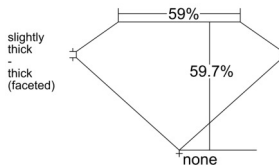

GIA®

FACSIMILE

GIA REPORT 7501984726

Verify this report at GIA.edu

GIA NATURAL DIAMOND DOSSIER®

December 12, 2024
GIA Report Number 7501984726
Shape and Cutting Style ..... Heart Brilliant
Measurements ..... 4.49 x 5.10 x 3.04 mm

GRADING RESULTS

Carat Weight ..... 0.41 carat
Color Grade ..... D
Clarity Grade VS2

ADDITIONAL GRADING INFORMATION

Polish ..... Excellent
Symmetry ..... Excellent
Fluorescence ..... None
Clarity Characteristics ..... Feather
Inscription(s): GIA 7501984726

PROPORTIONS

Profile not to actual proportions

GRADING SCALES

GIA COLOR SCALE		GIA CLARITY SCALE		
NEAR COLORLESS	D	VERY VERY SLIGHTLY INCLUDED	FLAWLESS	
	E		INTERNALLY FLAWLESS	
	F	VERY SLIGHTLY INCLUDED	VVS₁	
	G		VVS₂	
	H		VS₁	
	FAINT	I	SLIGHTLY INCLUDED	VS₂
		J		SI₁
		K	INCLUDED	SI₂
		L		I₁
		M		I₂
N		I₃		
LIGHT	O			
	P			
	Q			
	R			
	S			
	T			
	U			
	V			
	W			
	X			
	Y			
	Z