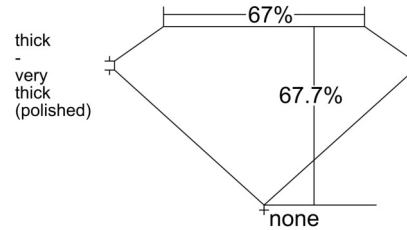

PROPORTIONS

Profile not to actual proportions