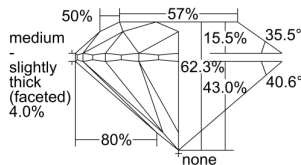

GIA®

FACSIMILE

GIA REPORT 7502031708

Verify this report at GIA.edu

GIA NATURAL DIAMOND DOSSIER®

July 29, 2024
GIA Report Number 7502031708
Shape and Cutting Style ..... Round Brilliant
Measurements ..... 4.55 - 4.58 x 2.85 mm

GRADING RESULTS

Carat Weight ..... 0.37 carat
Color Grade L
Clarity Grade VS1
Cut Grade ..... Excellent

ADDITIONAL GRADING INFORMATION

Polish ..... Excellent
Symmetry ..... Excellent
Fluorescence ..... None
Clarity Characteristics..... Cloud, Needle, Pinpoint
Inspection(s): GIA 7502031708

PROPORTIONS

Profile to actual proportions

GRADING SCALES

GIA COLOR SCALE	GIA CLARITY SCALE	GIA CUT SCALE	
D	FLAWLESS	EXCELLENT	
E	INTERNALLY FLAWLESS		
F		VVS₁	VERY GOOD
G	VVS₂		
H	VS₁	GOOD	
I	VS₂		
J	SI₁	FAIR	
K	SI₂		
L	I₁	POOR	
M	I₂		
N	I₃		
O			
P			
Q			
R			
S			
T			
U			
V			
W			
X			
Y			
Z