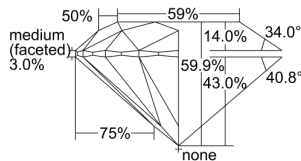

GIA®

FACSIMILE

GIA NATURAL DIAMOND DOSSIER®

July 26, 2024
GIA Report Number 7502033236
Shape and Cutting Style ..... Round Brilliant
Measurements ..... 5.85 - 5.86 x 3.51 mm

GRADING RESULTS

Carat Weight ..... 0.73 carat
Color Grade ..... D
Clarity Grade VS1
Cut Grade ..... Excellent

ADDITIONAL GRADING INFORMATION

Polish ..... Excellent
Symmetry ..... Excellent
Fluorescence ..... Medium Blue
Clarity Characteristics..... Crystal, Pinpoint
Inscription(s): GIA 7502033236

GIA REPORT 7502033236

Verify this report at GIA.edu

PROPORTIONS

Profile to actual proportions

GRADING SCALES

GIA COLOR SCALE	GIA CLARITY SCALE	GIA CUT SCALE	
D	FLAWLESS	EXCELLENT	
E	INTERNALLY FLAWLESS		
F		VVS₁	VERY GOOD
G	VVS₂		
H	VS₁	GOOD	
I	VS₂		
J	SI₁	FAIR	
K	SI₂		
L	I₁	POOR	
M	I₂		
N	I₃		
O			
P			
Q			
R			
S			
T			
U			
V			
W			
X			
Y			
Z