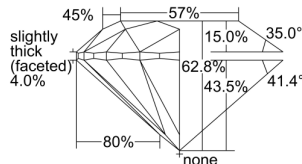

GIA®

FACSIMILE

GIA REPORT 7502036832

Verify this report at GIA.edu

GIA NATURAL DIAMOND DOSSIER®

July 26, 2024
GIA Report Number 7502036832
Shape and Cutting Style ..... Round Brilliant
Measurements ..... 5.34 - 5.36 x 3.36 mm

GRADING RESULTS

Carat Weight ..... 0.59 carat
Color Grade ..... H
Clarity Grade S11
Cut Grade ..... Excellent

ADDITIONAL GRADING INFORMATION

Polish ..... Excellent
Symmetry ..... Excellent
Fluorescence ..... None
Clarity Characteristics..... Crystal, Cloud, Feather
Inscription(s): GIA 7502036832

PROPORTIONS

Profile to actual proportions

GRADING SCALES

GIA COLOR SCALE

COLOREDNESS	D
	E
	F
	G
	H
	I
	J
NEAR COLORLESS	K
	L
FAIN	M
	N
	O
	P
VERY LIGHT	Q
	R
	S
	T
	U
	V
	W
	X
	Y
LIGHT	Z

GIA CLARITY SCALE

VERY VERY SLIGHTLY INCLUDED	FLAWLESS
	INTERNALLY FLAWLESS
VERY SLIGHTLY INCLUDED	VVS₁
	VVS₂
SLIGHTLY INCLUDED	VS₁
	VS₂
INCLUDED	SI₁
	SI₂
	I₁
	I₂
	I₃

GIA CUT SCALE

EXCELLENT
VERY GOOD
GOOD
FAIR
POOR