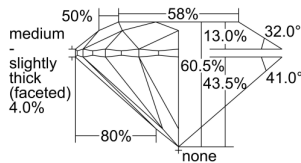

GIA®

FACSIMILE

GIA REPORT 7502038121

Verify this report at GIA.edu

GIA NATURAL DIAMOND DOSSIER®

July 29, 2024
GIA Report Number 7502038121
Shape and Cutting Style ..... Round Brilliant
Measurements ..... 4.53 - 4.57 x 2.75 mm

GRADING RESULTS

Carat Weight ..... 0.34 carat
Color Grade I
Clarity Grade S11
Cut Grade ..... Excellent

ADDITIONAL GRADING INFORMATION

Polish ..... Very Good
Symmetry ..... Excellent
Fluorescence ..... Faint
Clarity Characteristics..... Twinning Wisp
Inscription(s): GIA 7502038121

PROPORTIONS

Profile to actual proportions

GRADING SCALES

GIA COLOR SCALE	GIA CLARITY SCALE	GIA CUT SCALE	
D	FLAWLESS	EXCELLENT	
E	INTERNALLY FLAWLESS		
F		VVS₁	VERY GOOD
G	VVS₂		
H	VS₁	GOOD	
I	VS₂		
J	S1₁	FAIR	
K	S1₂		
L	I₁	POOR	
M	I₂		
N	I₃		
O			
P			
Q			
R			
S			
T			
U			
V			
W			
X			
Y			
Z