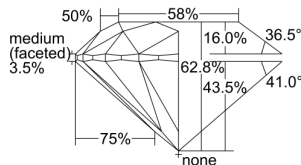

GIA®

FACSIMILE

GIA REPORT 7502038806

Verify this report at GIA.edu

GIA NATURAL DIAMOND DOSSIER®

July 26, 2024
GIA Report Number 7502038806
Shape and Cutting Style ..... Round Brilliant
Measurements ..... 4.69 - 4.72 x 2.95 mm

GRADING RESULTS

Carat Weight ..... 0.40 carat
Color Grade ..... G
Clarity Grade SI2
Cut Grade ..... Excellent

ADDITIONAL GRADING INFORMATION

Polish ..... Excellent
Symmetry ..... Excellent
Fluorescence ..... Medium Blue
Clarity Characteristics ..... Cloud, Crystal
Inscription(s): GIA 7502038806

PROPORTIONS

Profile to actual proportions

GRADING SCALES

GIA COLOR SCALE	GIA CLARITY SCALE	GIA CUT SCALE	
D	FLAWLESS	EXCELLENT	
E	INTERNALLY FLAWLESS		
F		VVS₁	VERY GOOD
G	VVS₂		
H	VS₁	GOOD	
I	VS₂		
J	SI₁	FAIR	
K	SI₂		
L	I₁	POOR	
M	I₂		
N	I₃		
O			
P			
Q			
R			
S			
T			
U			
V			
W			
X			
Y			
Z