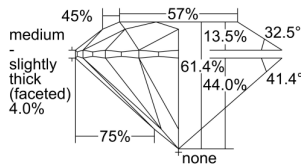

GIA®

FACSIMILE

GIA REPORT 7502043726

Verify this report at GIA.edu

GIA NATURAL DIAMOND DOSSIER®

July 30, 2024
GIA Report Number **7502043726**
Shape and Cutting Style ..... **Round Brilliant**
Measurements ..... **4.55 - 4.57 x 2.80 mm**

GRADING RESULTS

Carat Weight ..... **0.35 carat**
Color Grade ..... **G**
Clarity Grade **S12**
Cut Grade ..... **Excellent**

ADDITIONAL GRADING INFORMATION

Polish ..... **Excellent**
Symmetry ..... **Excellent**
Fluorescence ..... **None**
Clarity Characteristics ..... **Feather, Crystal**
Inscription(s): **GIA 7502043726**

PROPORTIONS

Profile to actual proportions

GRADING SCALES

GIA COLOR SCALE	GIA CLARITY SCALE	GIA CUT SCALE	
D	FLAWLESS	EXCELLENT	
E	INTERNALLY FLAWLESS		
F		VVS₁	VERY GOOD
G	VVS₂		
H	VS₁	GOOD	
I	VS₂		
J	S1₁	FAIR	
K	S1₂		
L	I₁	POOR	
M	I₂		
N	I₃		
O			
P			
Q			
R			
S			
T			
U			
V			
W			
X			
Y			
Z