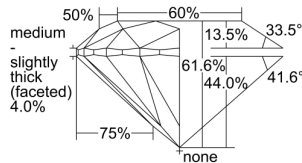

GIA®

FACSIMILE

GIA REPORT

7502044436

Verify this report at GIA.edu

GIA NATURAL DIAMOND DOSSIER®

July 29, 2024
GIA Report Number 7502044436
Shape and Cutting Style ..... Round Brilliant
Measurements ..... 5.09 - 5.12 x 3.14 mm

GRADING RESULTS

Carat Weight ..... 0.50 carat
Color Grade ..... G
Clarity Grade VS1
Cut Grade ..... Excellent

ADDITIONAL GRADING INFORMATION

Polish ..... Excellent
Symmetry ..... Excellent
Fluorescence ..... None
Clarity Characteristics ..... Crystal, Cloud, Needle
Inscription(s): GIA 7502044436

PROPORTIONS

Profile to actual proportions

GRADING SCALES

GIA COLOR SCALE

COLORED	D
	E
	F
	G
	H
	I
	J
NEAR COLORLESS	K
	L
Faint	M
	N
	O
	P
	Q
	R
	S
	T
	U
	V
	W
	X
	Y
Light	Z

GIA CLARITY SCALE

FLAWLESS	VERY VERY SLIGHTLY INCLUDED	VS₁	VS₂	VS₁	VS₂	SI₁	SI₂	I₁	I₂	I₃		
											FLAWLESS	INTERNALLY FLAWLESS

GIA CUT SCALE

EXCELLENT
VERY GOOD
GOOD
FAIR
POOR