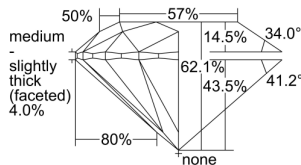

GIA®

FACSIMILE

GIA REPORT

7502046761

Verify this report at GIA.edu

GIA NATURAL DIAMOND DOSSIER®

July 29, 2024
GIA Report Number 7502046761
Shape and Cutting Style ..... Round Brilliant
Measurements ..... 4.56 - 4.57 x 2.83 mm

GRADING RESULTS

Carat Weight ..... 0.36 carat
Color Grade ..... D
Clarity Grade S11
Cut Grade ..... Excellent

ADDITIONAL GRADING INFORMATION

Polish ..... Excellent
Symmetry ..... Excellent
Fluorescence ..... Medium Blue
Clarity Characteristics..... Crystal, Feather, Cloud
Inscription(s): GIA 7502046761

PROPORTIONS

Profile to actual proportions

GRADING SCALES

GIA COLOR SCALE	GIA CLARITY SCALE	GIA CUT SCALE	
D	FLAWLESS	EXCELLENT	
E	INTERNALLY FLAWLESS		
F		VVS₁	VERY GOOD
G	VVS₂		
H	VS₁	GOOD	
I	VS₂		
J	S1₁	FAIR	
K	S1₂		
L	I₁	POOR	
M	I₂		
N	I₃		
O			
P			
Q			
R			
S			
T			
U			
V			
W			
X			
Y			
Z