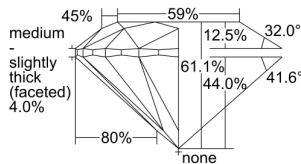

GIA®

FACSIMILE

GIA REPORT 7502051861

Verify this report at GIA.edu

GIA NATURAL DIAMOND DOSSIER®

July 29, 2024
GIA Report Number 7502051861
Shape and Cutting Style ..... Round Brilliant
Measurements ..... 4.40 - 4.42 x 2.70 mm

GRADING RESULTS

Carat Weight ..... 0.32 carat
Color Grade ..... G
Clarity Grade VS1
Cut Grade ..... Excellent

ADDITIONAL GRADING INFORMATION

Polish ..... Excellent
Symmetry ..... Excellent
Fluorescence ..... Faint
Clarity Characteristics..... Needle, Feather, Pinpoint
Inspection(s): GIA 7502051861

PROPORTIONS

Profile to actual proportions

GRADING SCALES

GIA COLOR SCALE	GIA CLARITY SCALE	GIA CUT SCALE	
D	FLAWLESS	EXCELLENT	
E	INTERNALLY FLAWLESS		
F		VVS₁	VERY GOOD
G	VVS₂		
H	VS₁	GOOD	
I	VS₂		
J	SI₁	FAIR	
K	SI₂		
L	I₁	POOR	
M	I₂		
N	I₃		
O			
P			
Q			
R			
S			
T			
U			
V			
W			
X			
Y			
Z