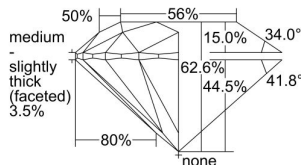

GIA®

FACSIMILE

GIA REPORT 7502053781

Verify this report at GIA.edu

GIA NATURAL DIAMOND DOSSIER®

July 29, 2024
GIA Report Number 7502053781
Shape and Cutting Style ..... Round Brilliant
Measurements ..... 5.09 - 5.12 x 3.19 mm

GRADING RESULTS

Carat Weight ..... 0.50 carat
Color Grade ..... E
Clarity Grade VS2
Cut Grade ..... Excellent

ADDITIONAL GRADING INFORMATION

Polish ..... Excellent
Symmetry ..... Excellent
Fluorescence ..... Faint
Clarity Characteristics ..... Feather
Inscription(s): GIA 7502053781

PROPORTIONS

Profile to actual proportions

GRADING SCALES

GIA COLOR SCALE	GIA CLARITY SCALE	GIA CUT SCALE	
D	FLAWLESS	EXCELLENT	
E	INTERNALLY FLAWLESS		
F		VVS₁	VERY GOOD
G	VVS₂		
H	VS₁	GOOD	
I	VS₂		
J	SI₁	FAIR	
K	SI₂		
L	I₁	POOR	
M	I₂		
N	I₃		
O			
P			
Q			
R			
S			
T			
U			
V			
W			
X			
Y			
Z