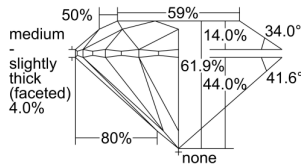

GIA®

FACSIMILE

GIA REPORT 7502053873

Verify this report at GIA.edu

GIA NATURAL DIAMOND DOSSIER®

July 30, 2024
GIA Report Number 7502053873
Shape and Cutting Style ..... Round Brilliant
Measurements ..... 4.55 - 4.58 x 2.83 mm

GRADING RESULTS

Carat Weight ..... 0.36 carat
Color Grade ..... E
Clarity Grade S11
Cut Grade ..... Excellent

ADDITIONAL GRADING INFORMATION

Polish ..... Excellent
Symmetry ..... Excellent
Fluorescence ..... Faint
Clarity Characteristics ..... Feather
Inscription(s): GIA 7502053873

PROPORTIONS

Profile to actual proportions

GRADING SCALES

GIA COLOR SCALE

COLORED	D
	E
	F
	G
	H
	I
	J
NEAR COLORLESS	K
	L
	M
	N
	O
	P
	Q
	R
	S
	T
	U
	V
	W
	X
	Y
LIGHT	Z

GIA CLARITY SCALE

FLAWLESS	VERY VERY SLIGHTLY INCLUDED	VVS₁	VVS₂	VS₁	VS₂	SI₁	SI₂	I₁	I₂	I₃	
											FLAWLESS
INTERNALLY FLAWLESS	VERY SLIGHTLY INCLUDED										

GIA CUT SCALE

EXCELLENT
VERY GOOD
GOOD
FAIR
POOR