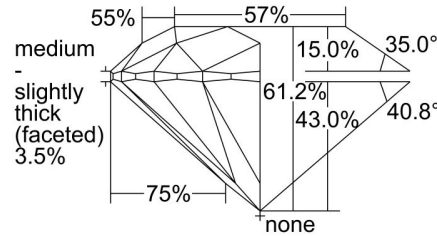

GIA REPORT
7502054983

Verify this report at GIA.edu

FACSIMILE

This is a digital representation of the original GIA Report. This representation might not be accepted in lieu of the original GIA Report in certain circumstances. The original GIA Report includes certain security features which are not reproducible on this facsimile.

GIA NATURAL DIAMOND GRADING REPORT

July 30, 2024
GIA Report Number 7502054983
Shape and Cutting Style ..... Round Brilliant
Measurements ..... 7.00 - 7.02 x 4.30 mm

GRADING RESULTS

Carat Weight ..... 1.30 carat
Color Grade ..... E
Clarity Grade VS1
Cut Grade ..... Excellent

ADDITIONAL GRADING INFORMATION

Polish ..... Excellent
Symmetry ..... Excellent
Fluorescence ..... None
Inscription(s): GIA 7502054983
Comments: Pinpoints are not shown.

PROPORTIONS

Profile to actual proportions